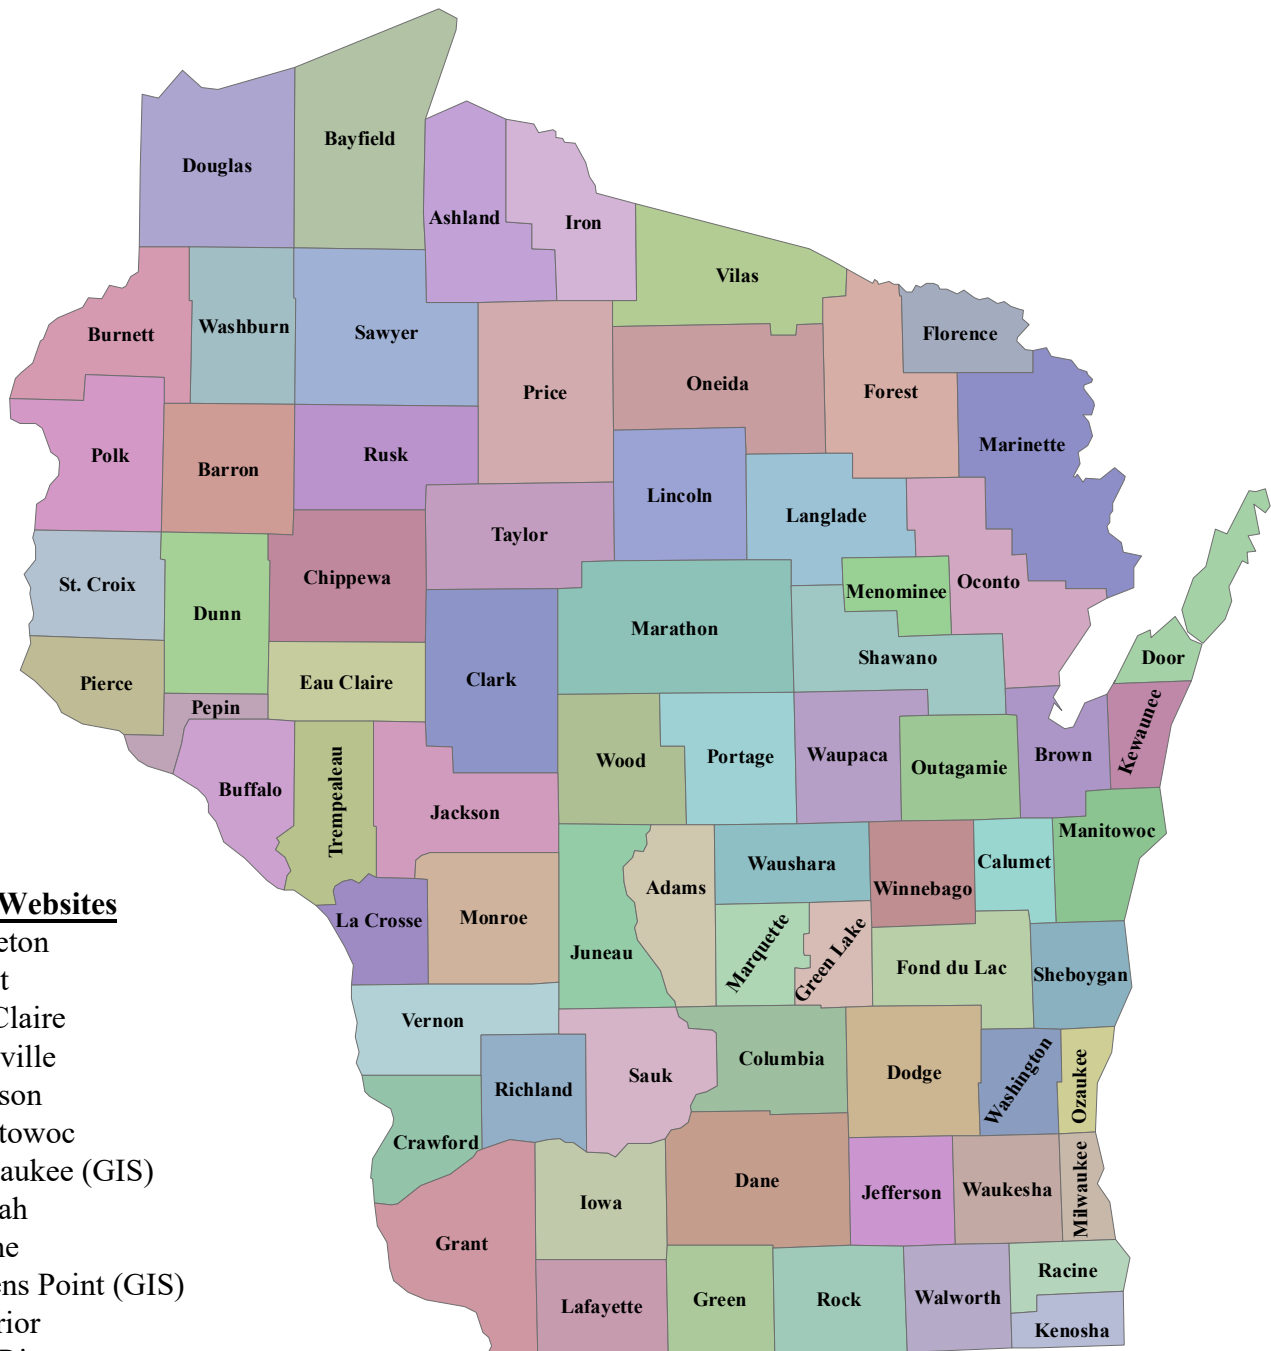

# WISCONSIN PROPERTY ASSESSMENT & GIS WEBSITES

## City Websites

- Appleton
- Beloit
- Eau Claire
- Janesville
- Madison
- Manitowoc
- Milwaukee (GIS)
- Neenah
- Racine
- Stevens Point (GIS)
- Superior
- Two Rivers
- Waukesha

Assessment websites were gathered and provided by the Wisconsin Real Property Listers Association. The websites provided are third party websites, and the Wisconsin Real Property Listers Association provides no warranties, either expressed or implied, as to the accuracy provided on these websites. Map Created November 2010, Updated May 2024